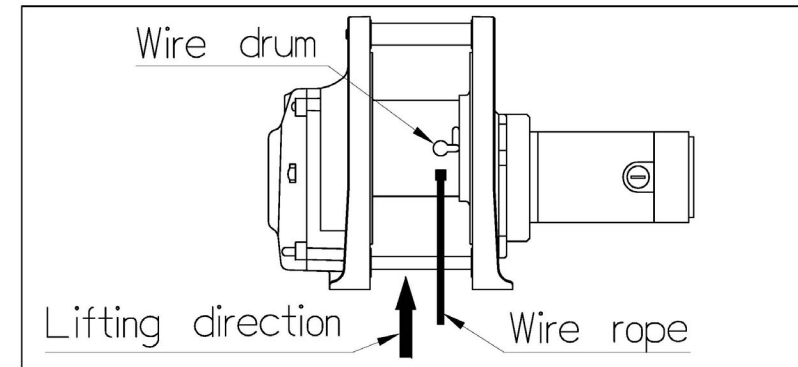

► Wire rope replacement

- Insert the wire rope into the hole of drum and fix it with a P. T. screw, then press the "UP" button of switch for rotate the drum in the lifting direction.
- Wind the wire rope accurately around the drum, and an irregular winding will cause the load to be swing, thus damaging the wire and reducing the life of hoist.