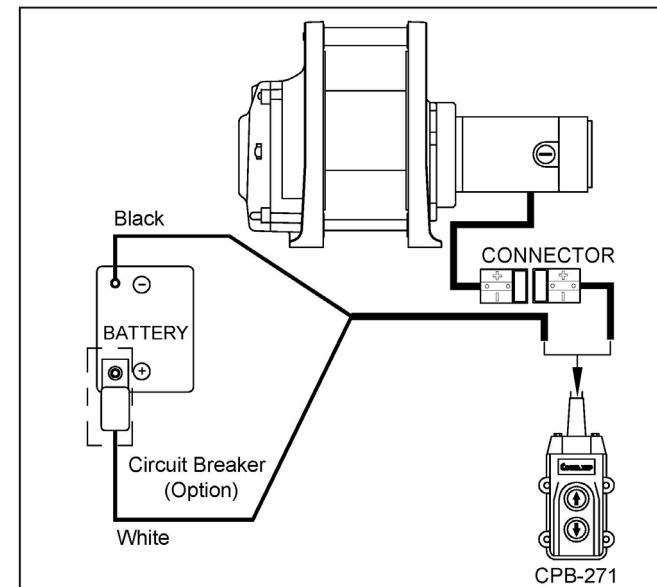

► Wiring Diagram